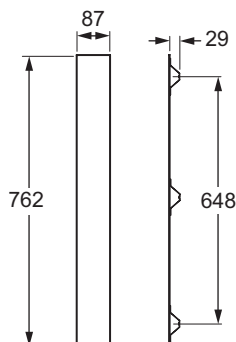

Product Dimensions: H762 x D87 mm

Colour/Finish: Mirror

Material: Aluminium

Product Weight (kg): 2.49

Fixings Included: Yes

Guarantee (Years): 2

Additional Information: After use, dry any excess moisture with a soft towel or cloth. Never use strong detergents, bleaches, wax based polishes or abrasive cleaning products. Always ensure that the bathroom is ventilated.

Dimensions (mm)

Kohler UK

Sales and Technical:

+44 (0) 844 571 0048 (Calls cost 7p per minute plus your phone company's access charge)

info@kohler.co.uk

www.KOHLER.co.uk

THE BOLD LOOK
OF **KOHLER**®