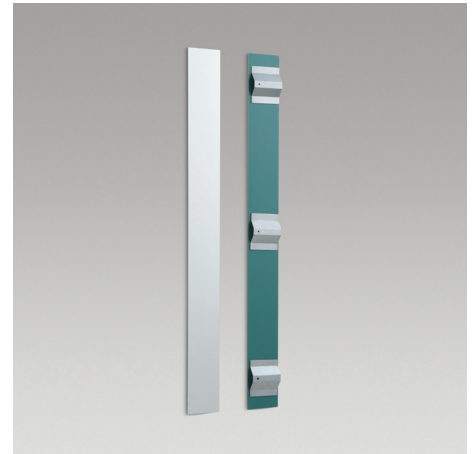

Verdera Mirrored Side Kit

99012

Product Description: Verdera mirrored side kit, for external mounting only

Recommended Items:

99001-NA	Verdera mirrored cabinet
99003-NA	Verdera mirrored cabinet
99005-L-NA	Verdera mirrored cabinet
99005-R-NA	Verdera mirrored cabinet
99007-NA	Verdera mirrored cabinet
99009-NA	Verdera mirrored cabinet
99011-NA	Verdera mirrored cabinet

Product Dimensions: H762 x D87 mm

Colour/Finish: Mirror

Material: Aluminium

Product Weight (kg): 2.49

Fixings Included: Yes

Guarantee (Years): 2

Additional Information: After use, dry any excess moisture with a soft towel or cloth. Never use strong detergents, bleaches, wax based polishes or abrasive cleaning products. Always ensure that the bathroom is ventilated.

Dimensions (mm)

Kohler UK

Sales and Technical:

+44 (0) 844 571 0048 (Calls cost 7p per minute plus your phone company's access charge)

info@kohler.co.uk

www.KOHLER.co.uk

THE BOLD LOOK
OF **KOHLER**®